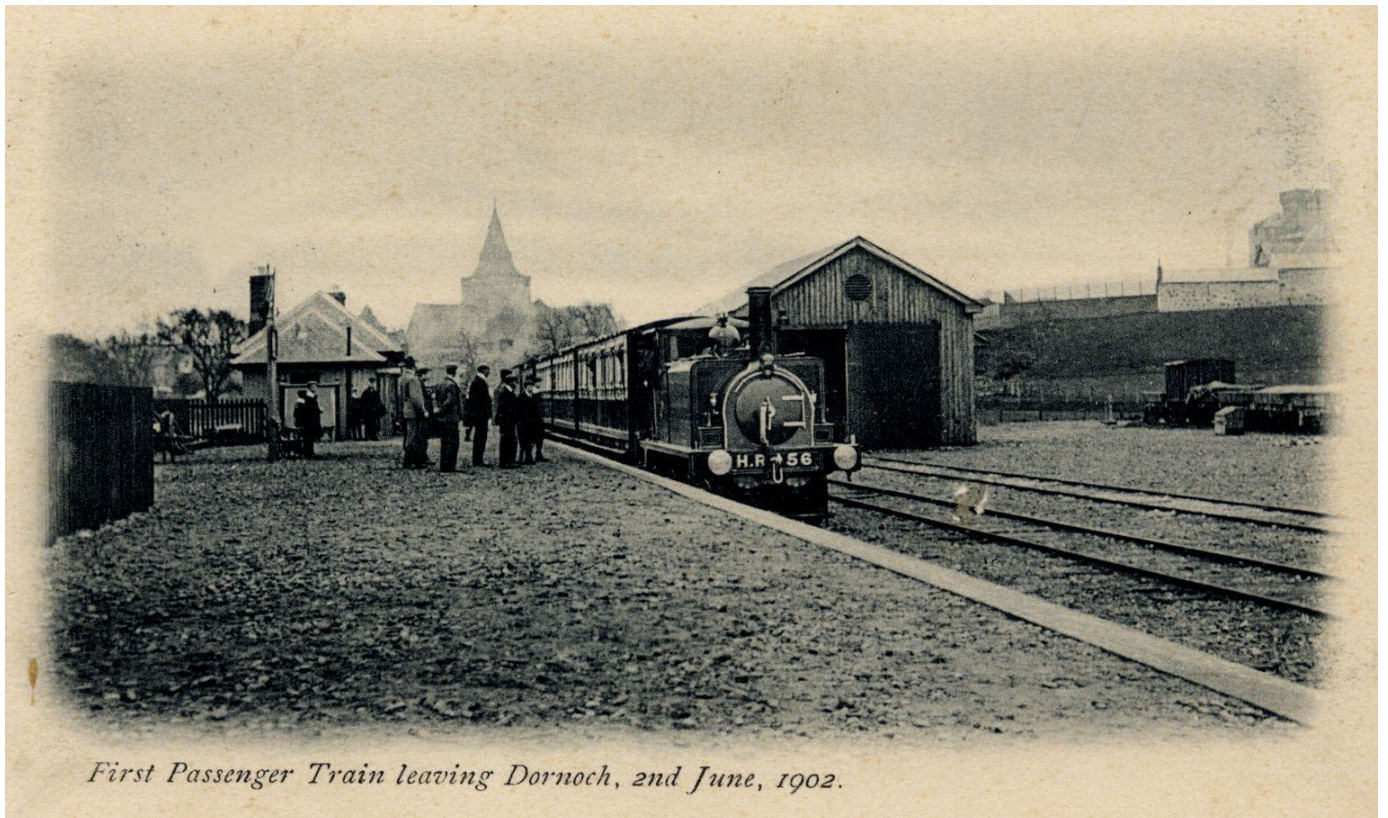

2001\_329\_072 – 076

Dornoch Light Railway

2001\_329\_072

*First Passenger Train leaving Dornoch, 2nd June, 1902.*

2001\_329\_073

2001\_329\_074

2001\_329\_075

2001\_329\_076