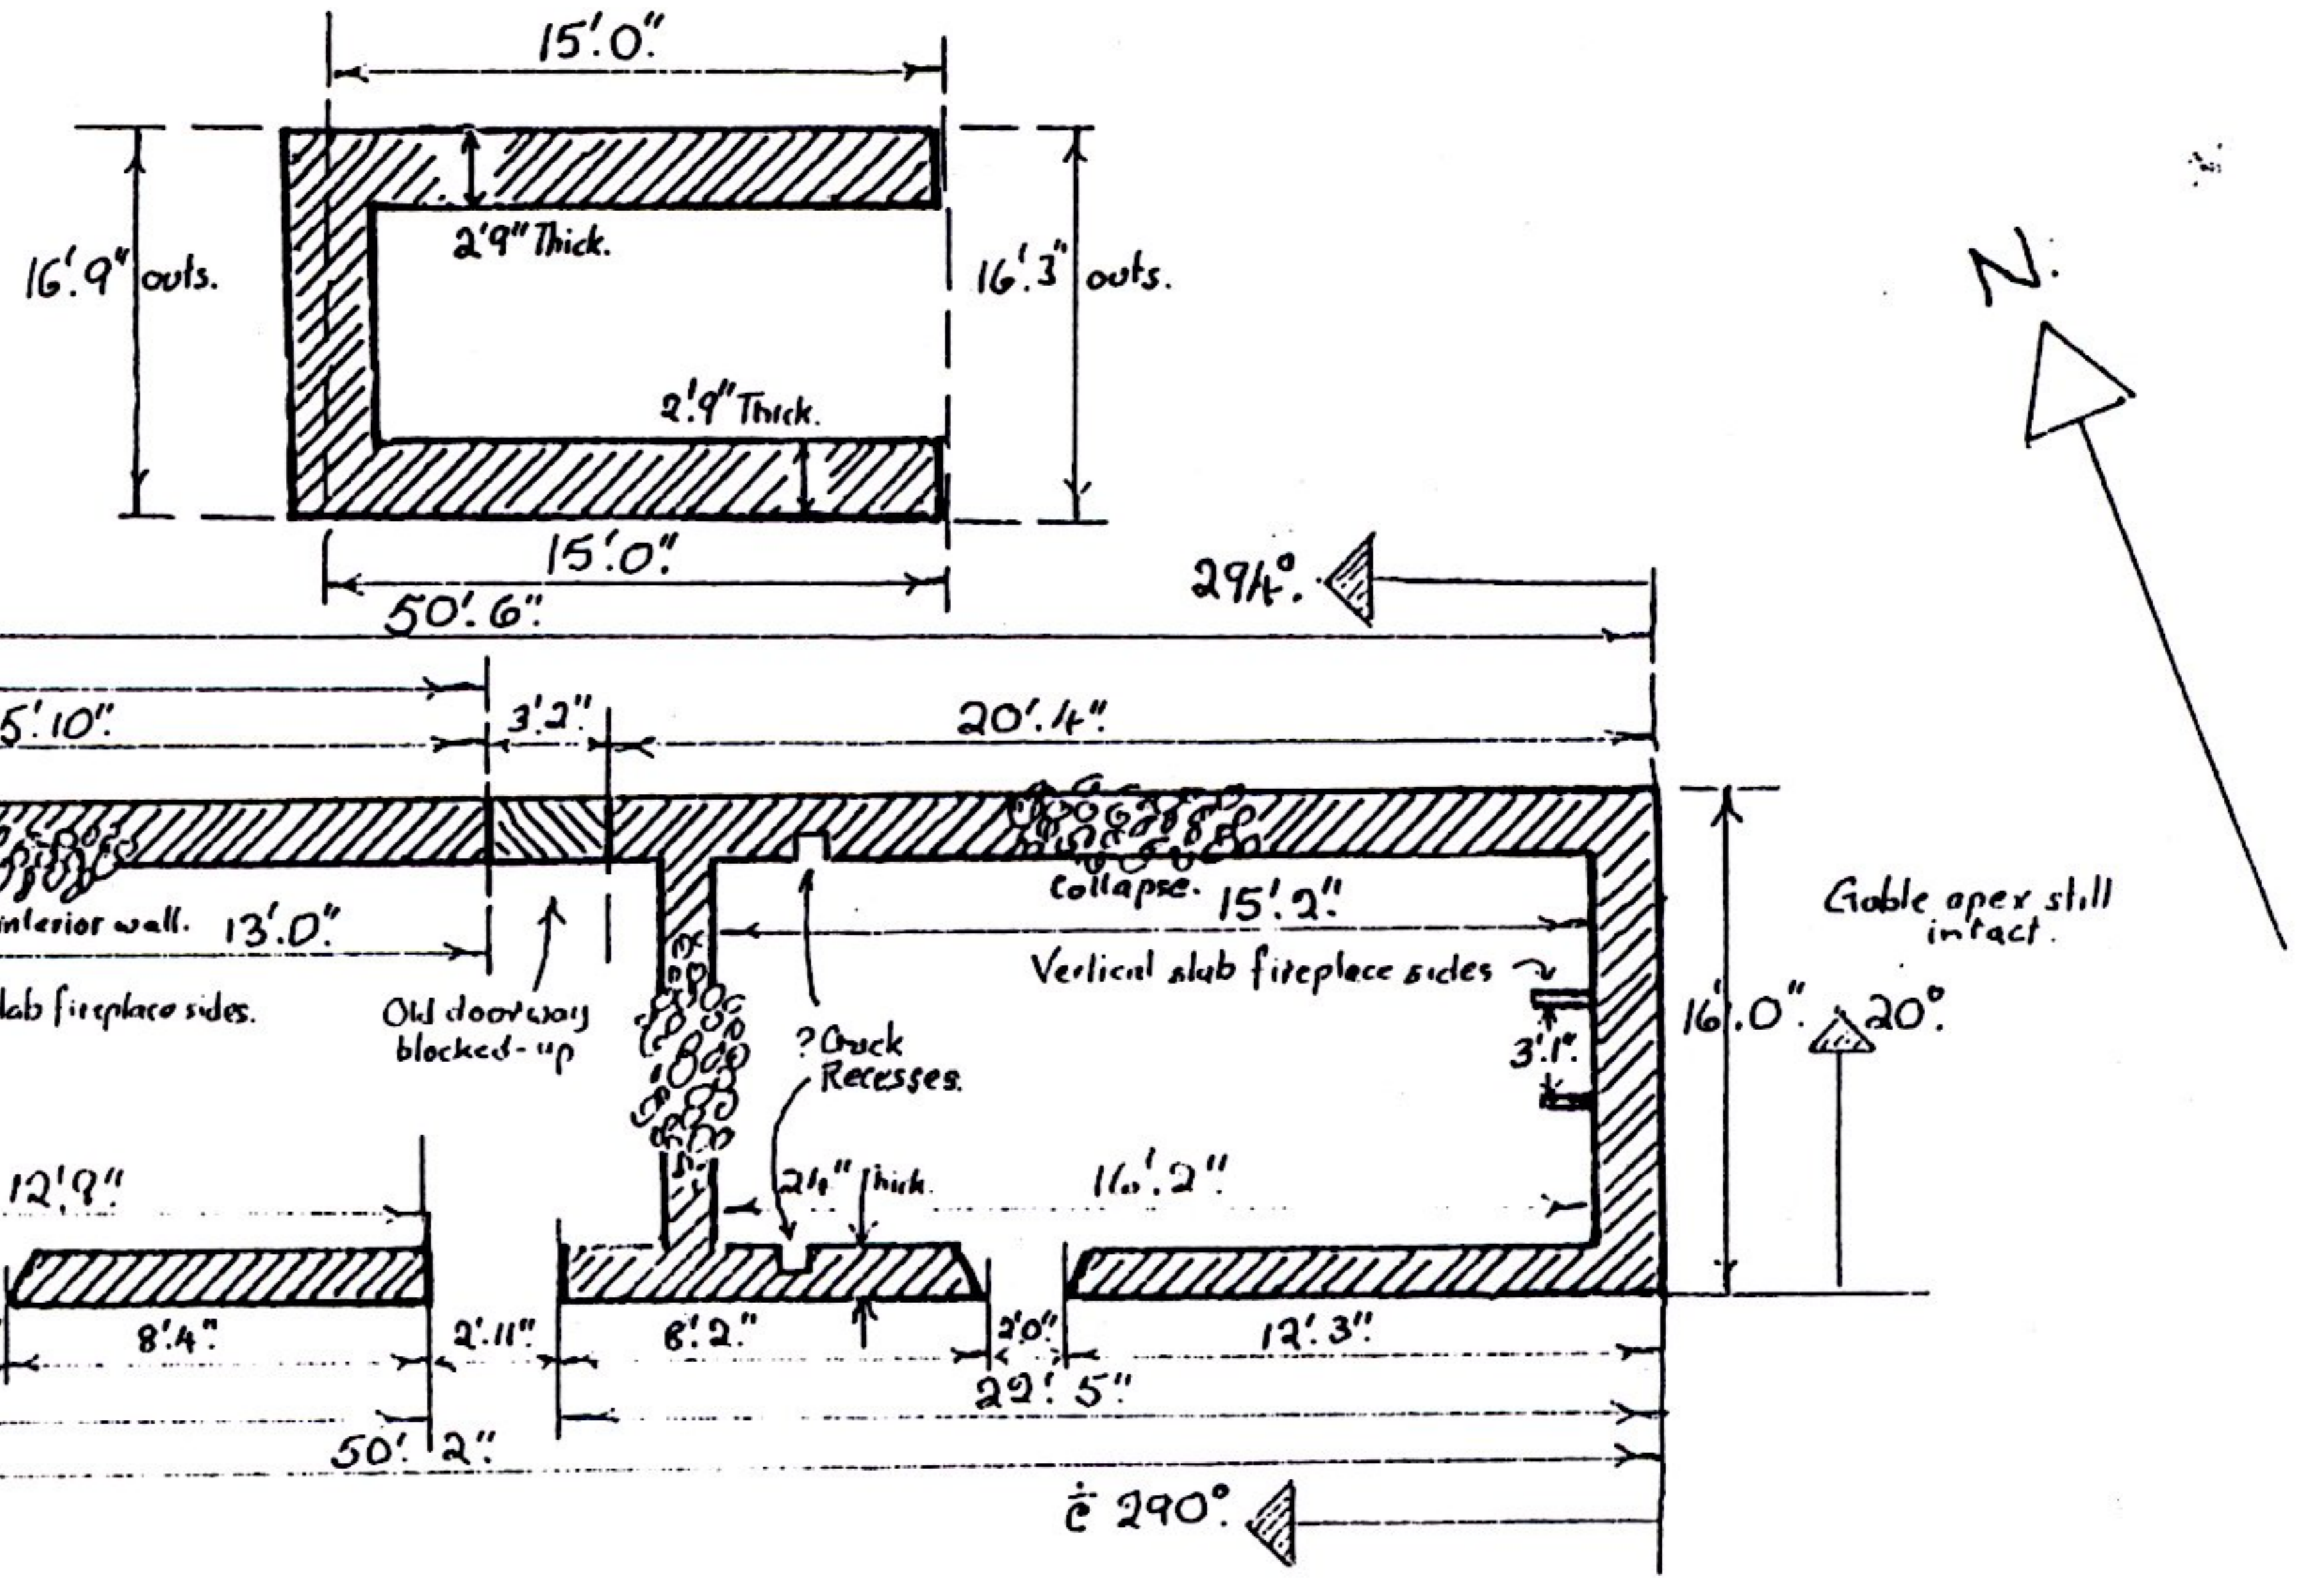

SRATH ACH' A' BHATHAICH SETTLEMENT - ACHVAICH BURN VALLEY - EVELIX RIVER - DORNOCH.

GROUP GRID REF.: NH 79/89 7125 9512.

SKETCH: NOT TO SCALE.

DORNOCH HERITAGE SOCIETY.

VISIT MADE WEDNESDAY 26 JUNE 1996 BY JAS. K. BELL & S. J. ROBERTSON.