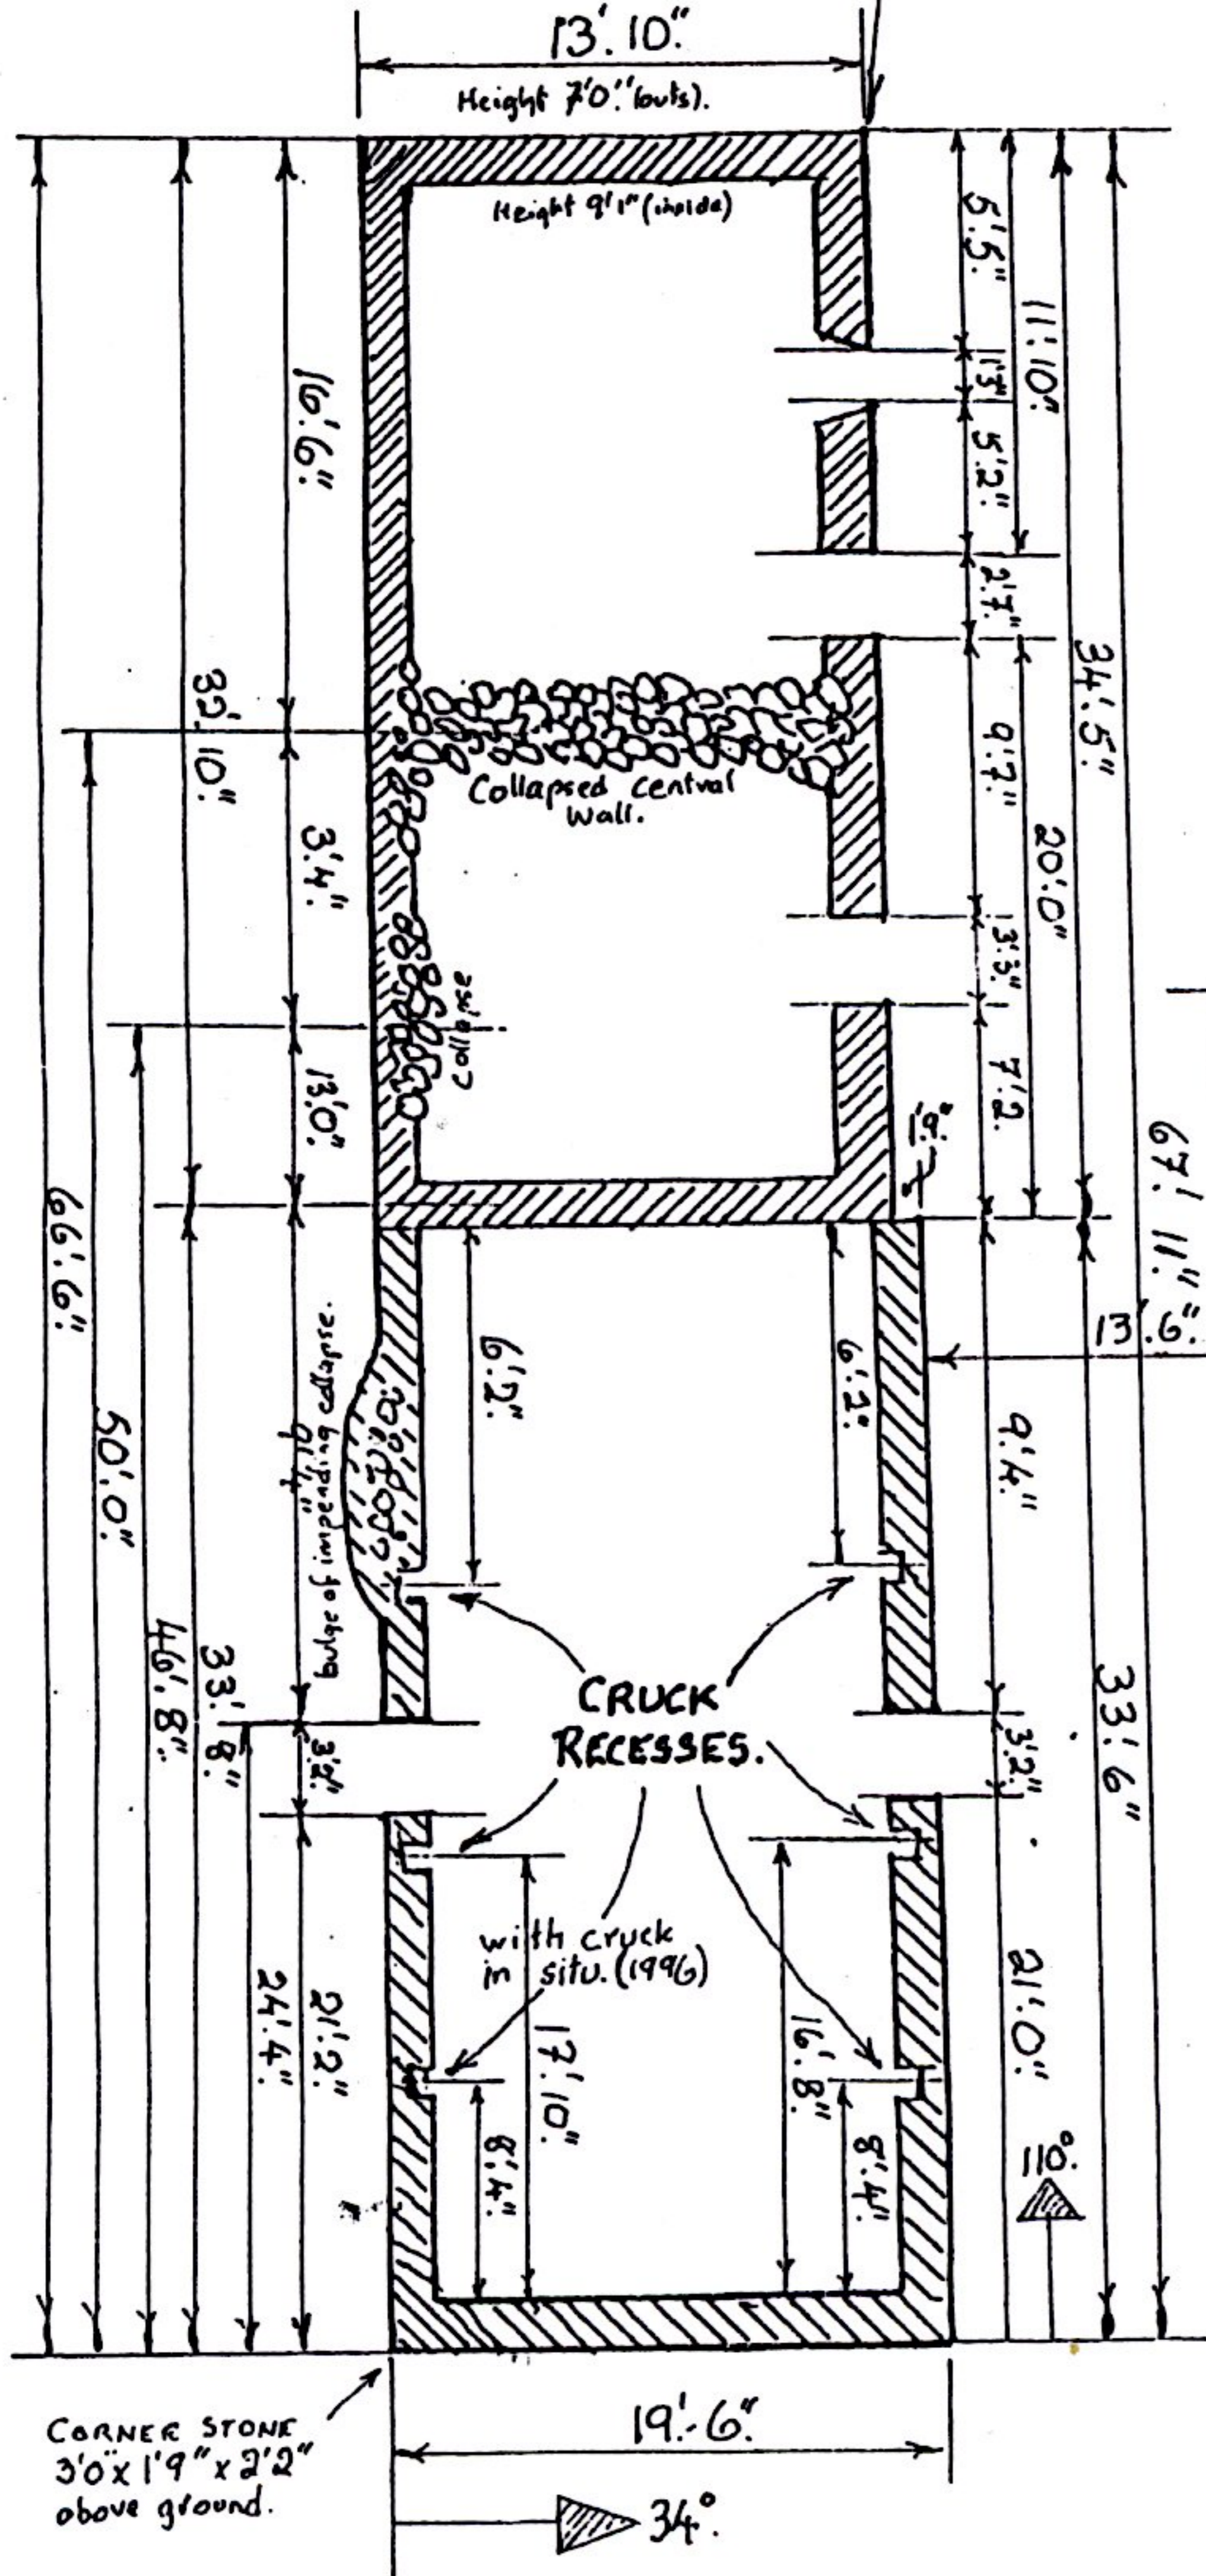

SRATH ACH' A' BHATHAICH SETTLEMENT - ACHVAICH BURN VALLEY - EVELIX RIVER - DORNOCH.

GROUP GRID REF.: NH 79/89 7125 9512.

SKETCH: NOT TO SCALE.

DORNOCH HERITAGE SOCIETY.

VISIT MADE WEDNESDAY 26 JUNE 1996 BY JAS. K. BELL & S. J. ROBERTSON.