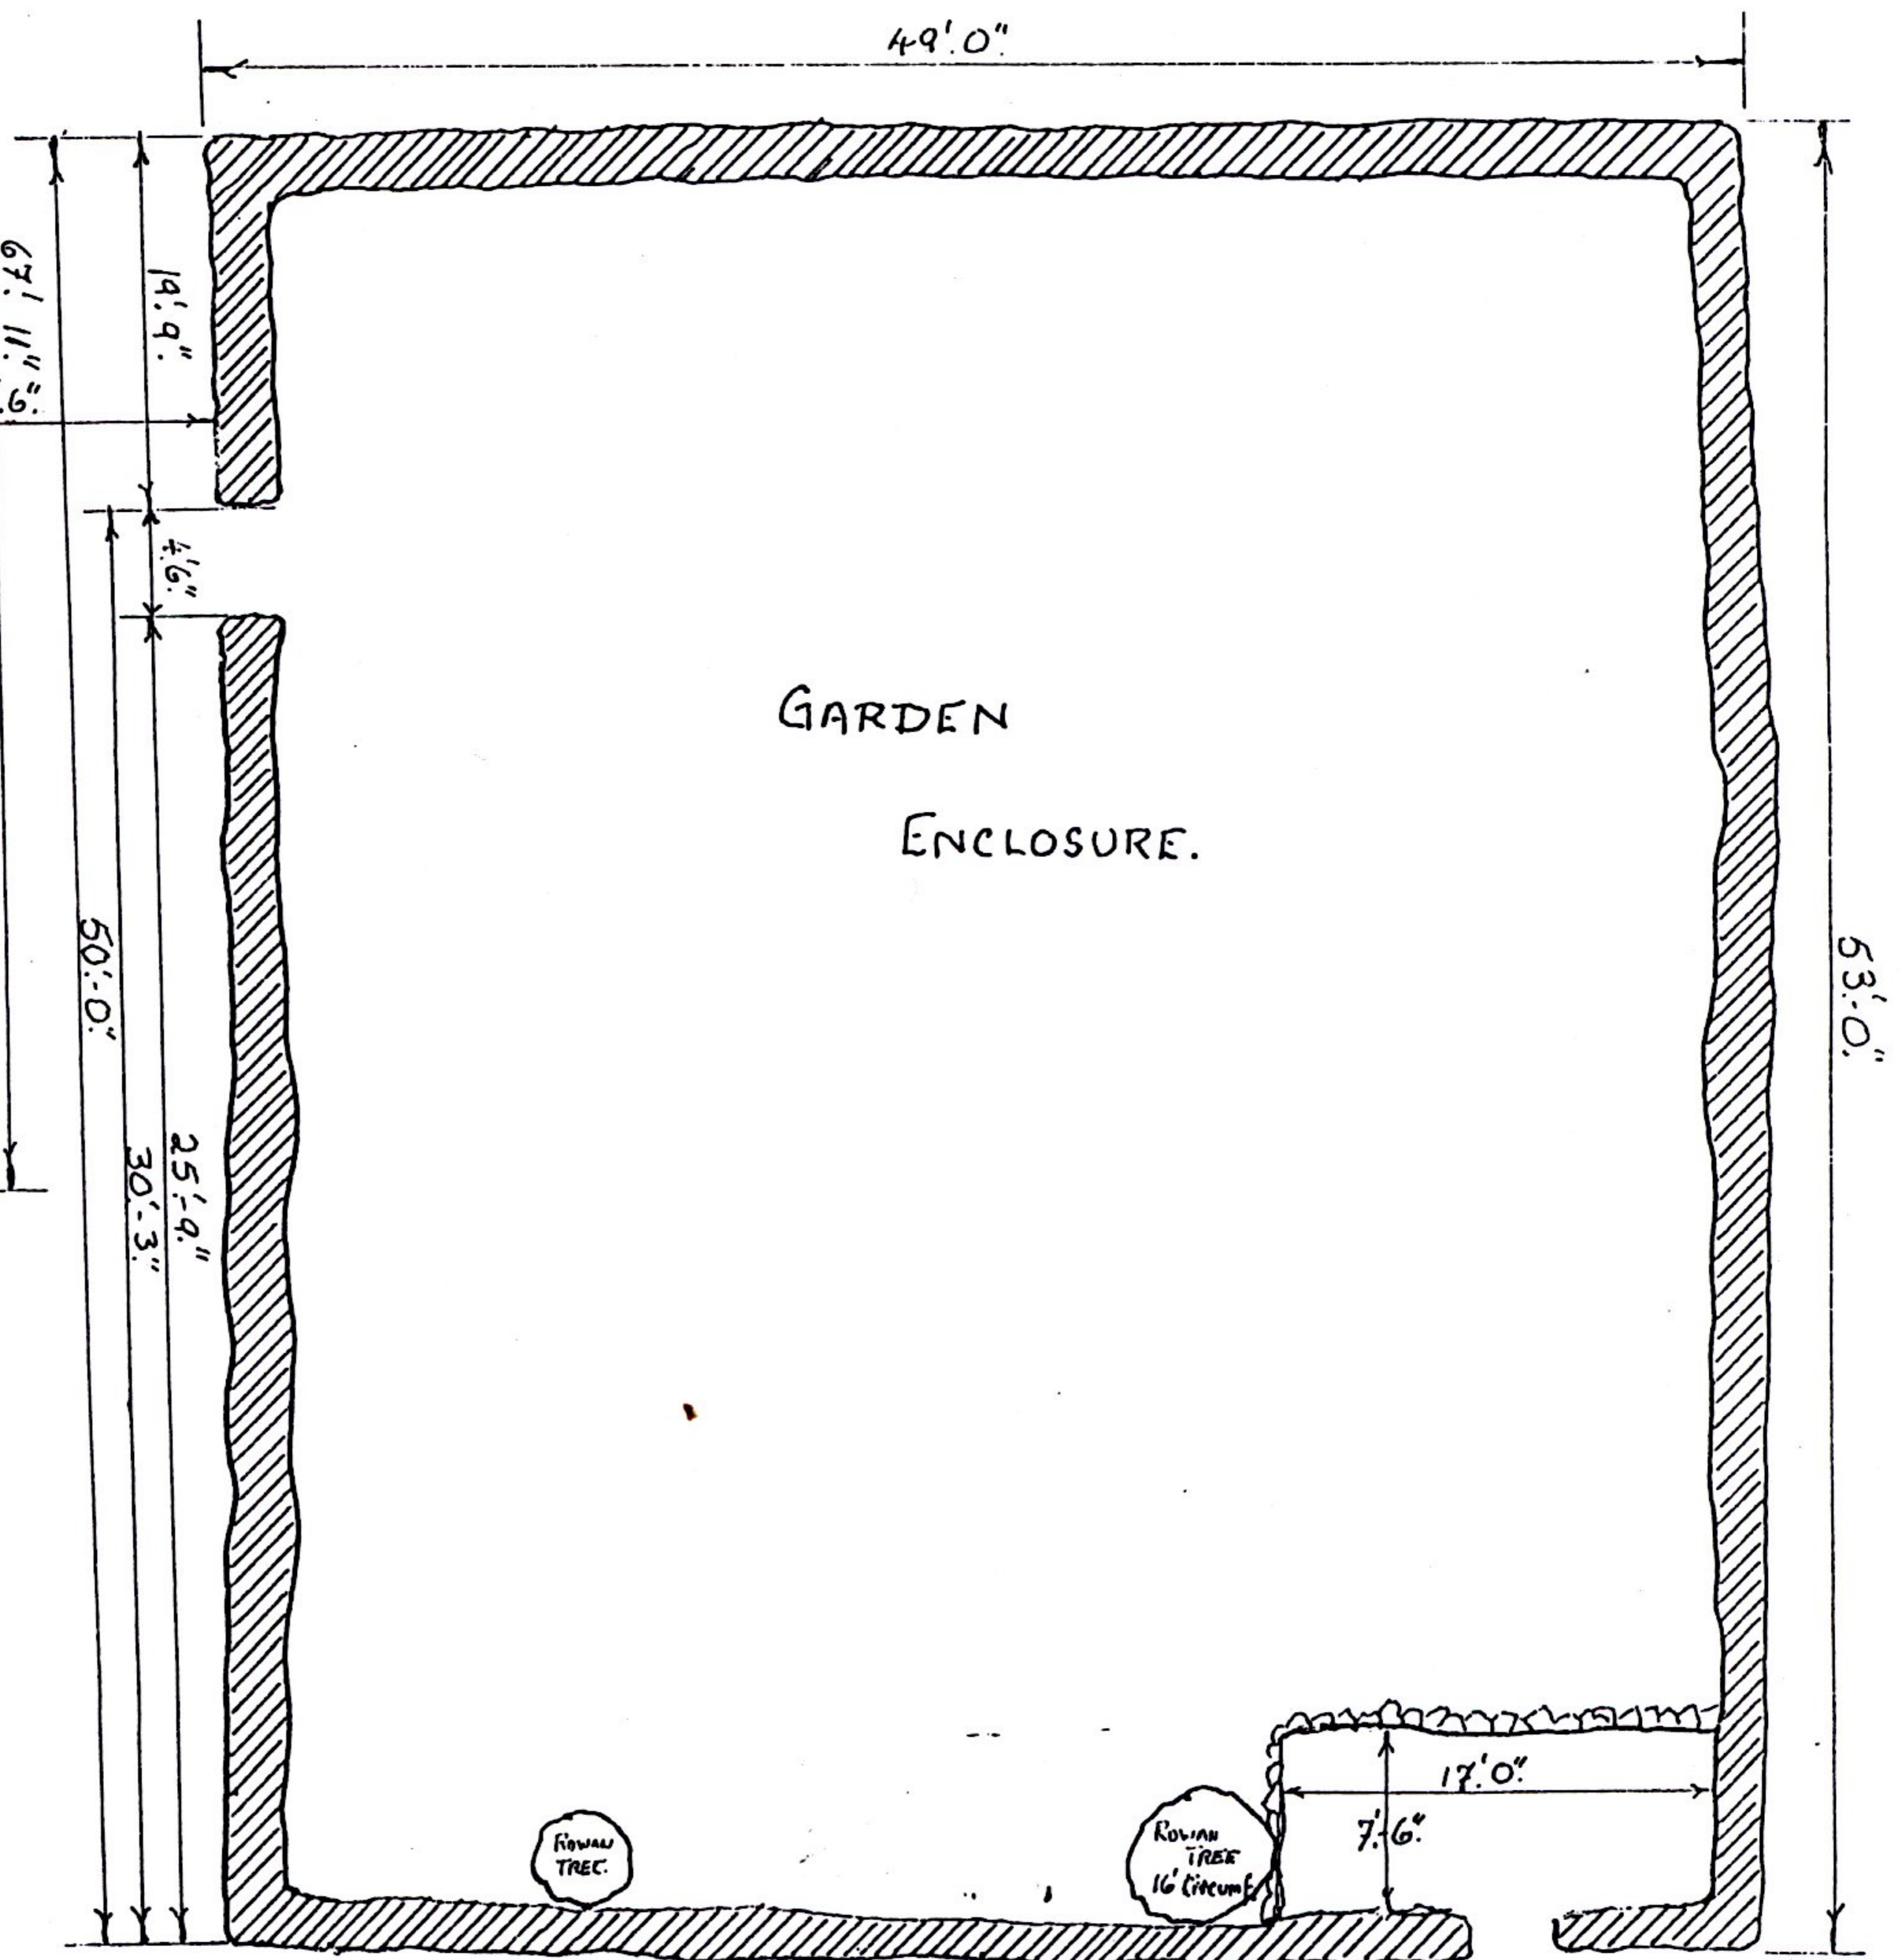

SRATH ACH' A' BHATHAICH SETTLEMENT - ACHVAICH BURN VALLEY - EVELIX RIVER - DORNOCH.

GROUP GRID REF.: NH 79/89 7125 9512.

SKETCH: NOT TO SCALE.

DORNOCH HERITAGE SOCIETY.

VISIT MADE WEDNESDAY 26 JUNE 1996 BY JAS. K. BELL & S. J. ROBERTSON.